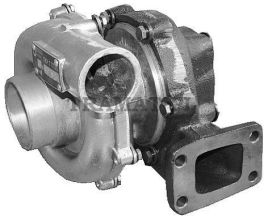

BELARUS, MTZ 50/80/920/1025/1220 > ENGINE

TURBO CHARGER

Nazwa produktu: TURBO CHARGER

Model produktu: TKR7N6

BELARUS/MTZ all tractors with 6 cylinder engine
