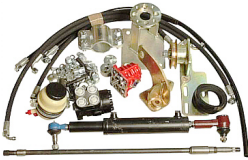

BELARUS T25/25A/T40/T40S > FRONT AXLE & STEERING

## HYDRAULIC STEERING SET

Nazwa produktu: HYDRAULIC STEERING SET

Model produktu: HS-T25

Complete hydraulic set for rebuilding the steering system in Belarus T-25.