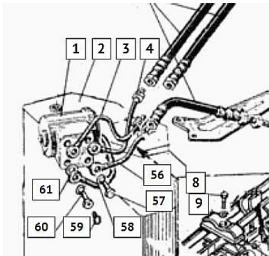

BELARUS, MTZ 50/80/920/1025/1220 > FRONT AXLE & STEERING

PIPES SET

Nazwa produktu: PIPES SET

Model produktu: 8534075....

BELARUS WITH ORBITROL

4 hoses with fitting to replace metal pies for connecting orbitrol.