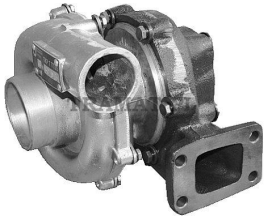

BELARUS, MTZ 50/80/920/1025/1220 > ENGINE

TURBO CHARGER

Nazwa produktu: TURBO CHARGER

Model produktu: TKR6

BELARUS/MTZ all tractors with 4 cylinder engine
