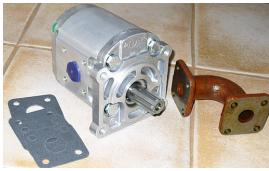

BELARUS, MTZ 50/80/920/1025/1220 > HYDR. LIFT

## HYDRAULIC PUMP high pressure

Nazwa produktu: HYDRAULIC PUMP high pressure

Model produktu: NSH32GPhp

BELARUS/MTZ 80/82 Complete set to replace pump NSH32 with pressure  
16/19, to stronger with pressure 20/26