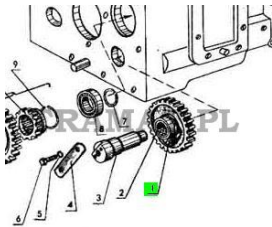

BELARUS, MTZ 50/80/920/1025/1220 > GEAR BOX & REAR AXLE

GEAR

Nazwa produktu: GEAR

Model produktu: 701701082

BELARUS / MTZ 80,82,900/920,950 REVERSE INTERMEDIATE GEAR WITH BEARING. EQUIVALENT FOR 50-1701082(WITH BUSH)