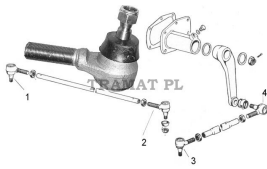

ZETOR 2011->11641 > STEERING & FRONT AXLE

BALL JOINT

Nazwa produktu: BALL JOINT

Model produktu: 67453521

ZETOR

5245,6045,6245,7045,7245,7745

NO 1 ON THE DRAWING

all models 4WD