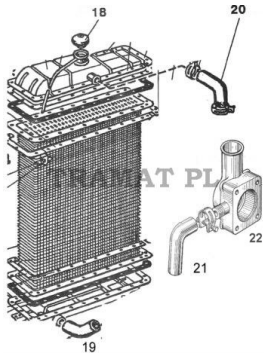

BELARUS, MTZ 50/80/920/1025/1220 > COOLING

WATER HOSE

Nazwa produktu: WATER HOSE

Model produktu: 501303001

BELARUS/MTZ all models - no 20 on the drawing