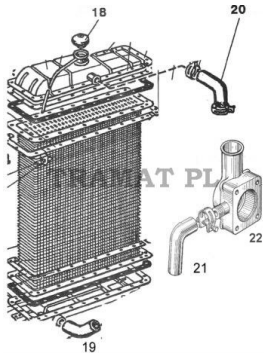

BELARUS, MTZ 50/80/920/1025/1220 > COOLING

WATER HOSE

Nazwa produktu: WATER HOSE

Model produktu: 501306028b2

BELARUS/MTZ all models - no 21 on the drawing