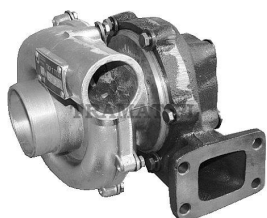

BELARUS, MTZ 50/80/920/1025/1220 > ENGINE

## TURBO CHARGER

Nazwa produktu: TURBO CHARGER

Model produktu: TKR7N6

BELARUS/MTZ all tractors with 6 cylinder engine

---