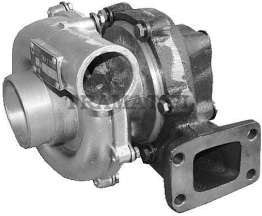

BELARUS, MTZ 50/80/920/1025/1220 > ENGINE

TURBO CHARGER

Nazwa produktu: TURBO CHARGER

Model produktu: TKR6

BELARUS/MTZ all tractors with 4 cylinder engine
