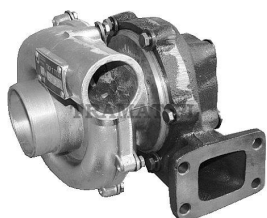

BELARUS MTZ 50/80/920/1025/1220 > MOTOR

TURBO CHARGER

Nazwa produktu: TURBO CHARGER

Model produktu: TKR7N6

BELARUS/MTZ all tractors with 6 cylinder engine
