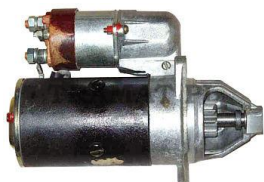

KIROVETS, T150, K150, K700, K900

## STARTER T150

Nazwa produktu: STARTER T150

Model produktu: ST3623708000

ELECTRIC STARTER FOR PETROL STARTING ENGINE OF T-150K AND DT-75

---