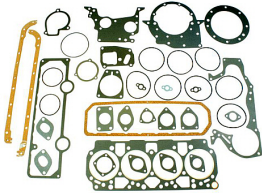

BELARUS, MTZ 50/80/920/1025/1220 > ENGINE

ENGINE GASKET SET

Nazwa produktu: ENGINE GASKET SET

Model produktu: MTZ50

BELARUS/MTZ 50/60 contain all needed gaskets