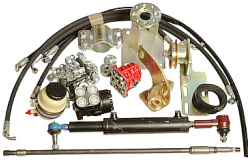

BELARUS T25/25A/T40/T40S > FRONT AXLE & STEERING

HYDRAULIC STEERING SET

Nazwa produktu: HYDRAULIC STEERING SET

Model produktu: HS-T25

Complete hydraulic set for rebuilding the steering system in Belarus T-25.