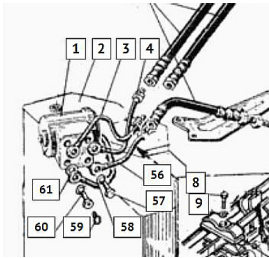

BELARUS, MTZ 50/80/920/1025/1220 > FRONT AXLE & STEERING

PIPES SET

Nazwa produktu: PIPES SET

Model produktu: 8534075....

BELARUS WITH ORBITROL

4 hoses with fitting to replace metal pies for connecting orbitrol.