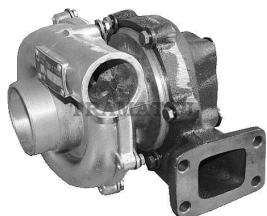

BELARUS, MTZ 50/80/920/1025/1220 > ENGINE

## TURBO CHARGER

Nazwa produktu: TURBO CHARGER

Model produktu: TKR6

BELARUS/MTZ all tractors with 4 cylinder engine

---