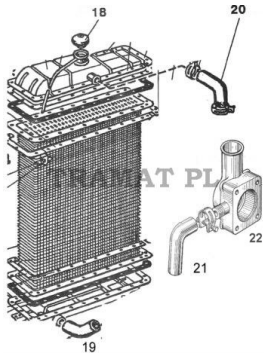

BELARUS, MTZ 50/80/920/1025/1220 > COOLING

WATER HOSE

Nazwa produktu: WATER HOSE

Model produktu: 701303001

BELARUS/MTZ all models 80/900/950 - no 20 on the drawing