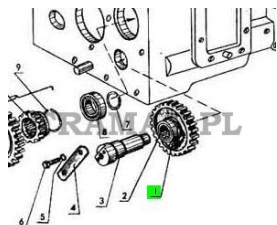

BELARUS, MTZ 50/80/920/1025/1220 > GEAR BOX & REAR AXLE

GEAR

Nazwa produktu: GEAR

Model produktu: 701701082

BELARUS / MTZ 80,82,900/920,950 REVERSE INTERMEDIATE GEAR WITH BEARING. EQUIVALENT FOR 50-1701082(WITH BUSH)