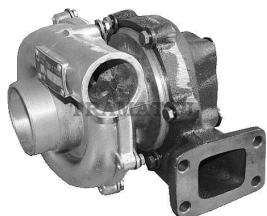

BELARUS, MTZ 50/80/920/1025/1220 > ENGINE

## TURBO CHARGER

Nazwa produktu: TURBO CHARGER

Model produktu: TKR7N6

BELARUS/MTZ all tractors with 6 cylinder engine

---