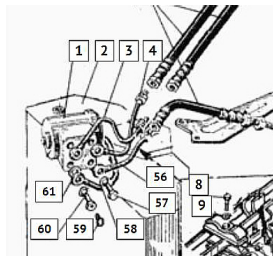

BELARUS, MTZ 50/80/920/1025/1220 > FRONT AXLE & STEERING

PIPES SET

Nazwa produktu: PIPES SET

Model produktu: 8534075....

BELARUS WITH ORBITROL

4 hoses with fitting to replace metal pies for connecting orbitrol.