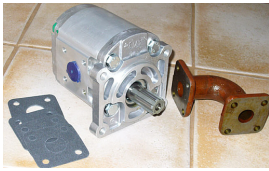

BELARUS, MTZ 50/80/920/1025/1220 > HYDR. LIFT

HYDRAULIC PUMP high pressure

Nazwa produktu: HYDRAULIC PUMP high pressure

Model produktu: NSH32GPhp

BELARUS/MTZ 80/82 Complete set to replace pump NSH32 with pressure
16/19, to stronger with pressure 20/26
