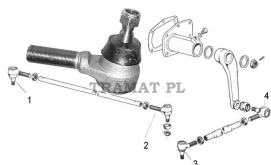

ZETOR 2011->11641 > STEERING & FRONT AXLE

BALL JOINT

Nazwa produktu: BALL JOINT

Model produktu: 67453521

ZETOR

5245,6045,6245,7045,7245,7745

NO 1 ON THE DRAWING

all models 4WD