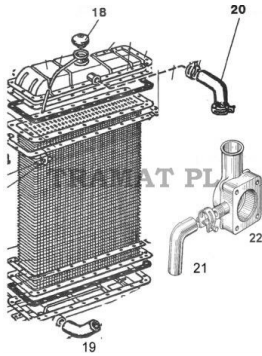

BELARUS, MTZ 50/80/920/1025/1220 > COOLING

WATER HOSE

Nazwa produktu: WATER HOSE

Model produktu: 501306028b2

BELARUS/MTZ all models - no 21 on the drawing