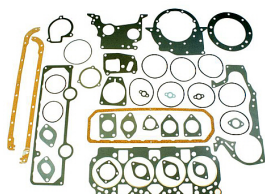

BELARUS, MTZ 50/80/920/1025/1220 > ENGINE

ENGINE GASKET SET

Nazwa produktu: ENGINE GASKET SET

Model produktu: MTZ50

BELARUS/MTZ 50/60 contain all needed gaskets