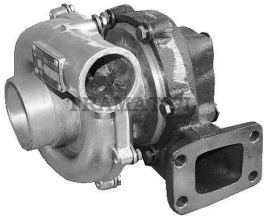

BELARUS, MTZ 50/80/920/1025/1220 > ENGINE

TURBO CHARGER

Nazwa produktu: TURBO CHARGER

Model produktu: TKR7N6

BELARUS/MTZ all tractors with 6 cylinder engine
