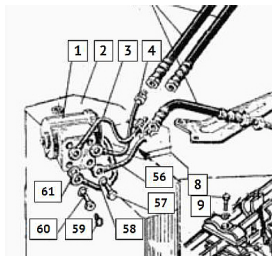

BELARUS, MTZ 50/80/920/1025/1220 > FRONT AXLE & STEERING

PIPES SET

Nazwa produktu: PIPES SET

Model produktu: 8534075....

BELARUS WITH ORBITROL

4 hoses with fitting to replace metal pies for connecting orbitrol.