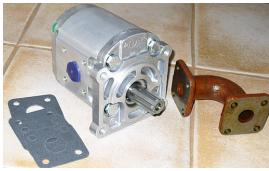

BELARUS, MTZ 50/80/920/1025/1220 > HYDR. LIFT

## HYDRAULIC PUMP high pressure

Nazwa produktu: HYDRAULIC PUMP high pressure

Model produktu: NSH32GPhp

BELARUS/MTZ 80/82 Complete set to replace pump NSH32 with pressure &nbsp; 16/19, to stronger with pressure 20/26