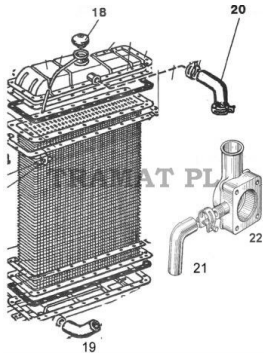

BELARUS, MTZ 50/80/920/1025/1220 > COOLING

WATER HOSE

Nazwa produktu: WATER HOSE

Model produktu: 851303001

BELARUS/MTZ all models 1025->1550 - no 20 on the drawing