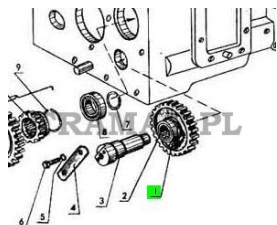

BELARUS, MTZ 50/80/920/1025/1220 > GEAR BOX & REAR AXLE

## GEAR

Nazwa produktu: GEAR

Model produktu: 701701082

BELARUS / MTZ 80,82,900/920,950 REVERSE INTERMEDIATE GEAR WITH BEARING. EQUIVALENT FOR 50-1701082(WITH BUSH)