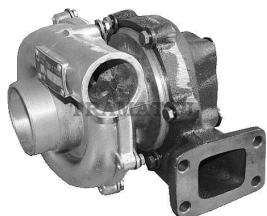

BELARUS, MTZ 50/80/920/1025/1220 > ENGINE

TURBO CHARGER

Nazwa produktu: TURBO CHARGER

Model produktu: TKR7N6

BELARUS/MTZ all tractors with 6 cylinder engine
