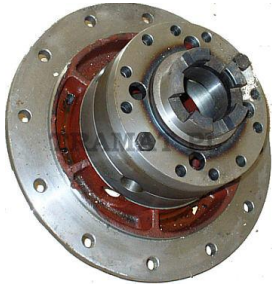

URSUS C385->1614 ZETOR 8011 ->16245 > GEAR BOX & REAR AXLE

## DIFFERENTIAL CASE

Nazwa produktu: DIFFERENTIAL CASE

Model produktu: 80153149

REAR AXLE'S DIFERENTIAL CASE (complete) SUITABLE FOR  
ZETOR 8011, 8011, 8045, 12011, 120458111,,8145,10111, 10145, 12145 , 14145  
161458211, 8245, 9211, 9245 ,10211, 10245, 11245, 12245, 14245, 16245URSUSC  
385, 902, 904. 912, 914, 1004, 1014, 1104, 1114, 1202. 1204, 1222, 1224, 1412, 1414,  
1612, 1614