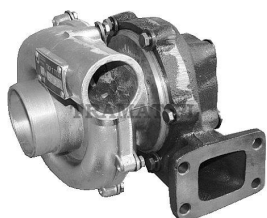

BELARUS, MTZ 50/80/920/1025/1220 > ENGINE

TURBO CHARGER

Nazwa produktu: TURBO CHARGER

Model produktu: TKR6

BELARUS/MTZ all tractors with 4 cylinder engine
