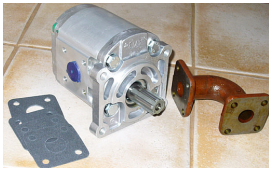

BELARUS, MTZ 50/80/920/1025/1220 > HYDR. LIFT

HYDRAULIC PUMP high pressure

Nazwa produktu: HYDRAULIC PUMP high pressure

Model produktu: NSH32GPhp

BELARUS/MTZ 80/82 Complete set to replace pump NSH32 with pressure 16/19, to stronger with pressure 20/26
