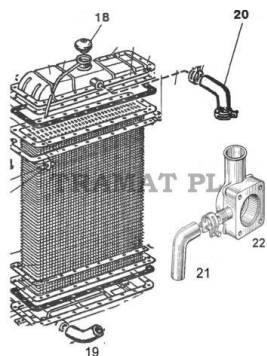

BELARUS, MTZ 50/80/920/1025/1220 > COOLING

WATER HOSE

Nazwa produktu: WATER HOSE

Model produktu: 501306028b2

BELARUS/MTZ all models - no 21 on the drawing