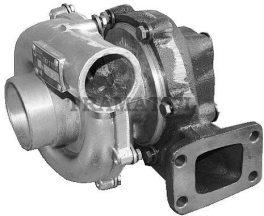

BELARUS, MTZ 50/80/920/1025/1220 > ENGINE

## TURBO CHARGER

Nazwa produktu: TURBO CHARGER

Model produktu: TKR6

BELARUS/MTZ all tractors with 4 cylinder engine

---